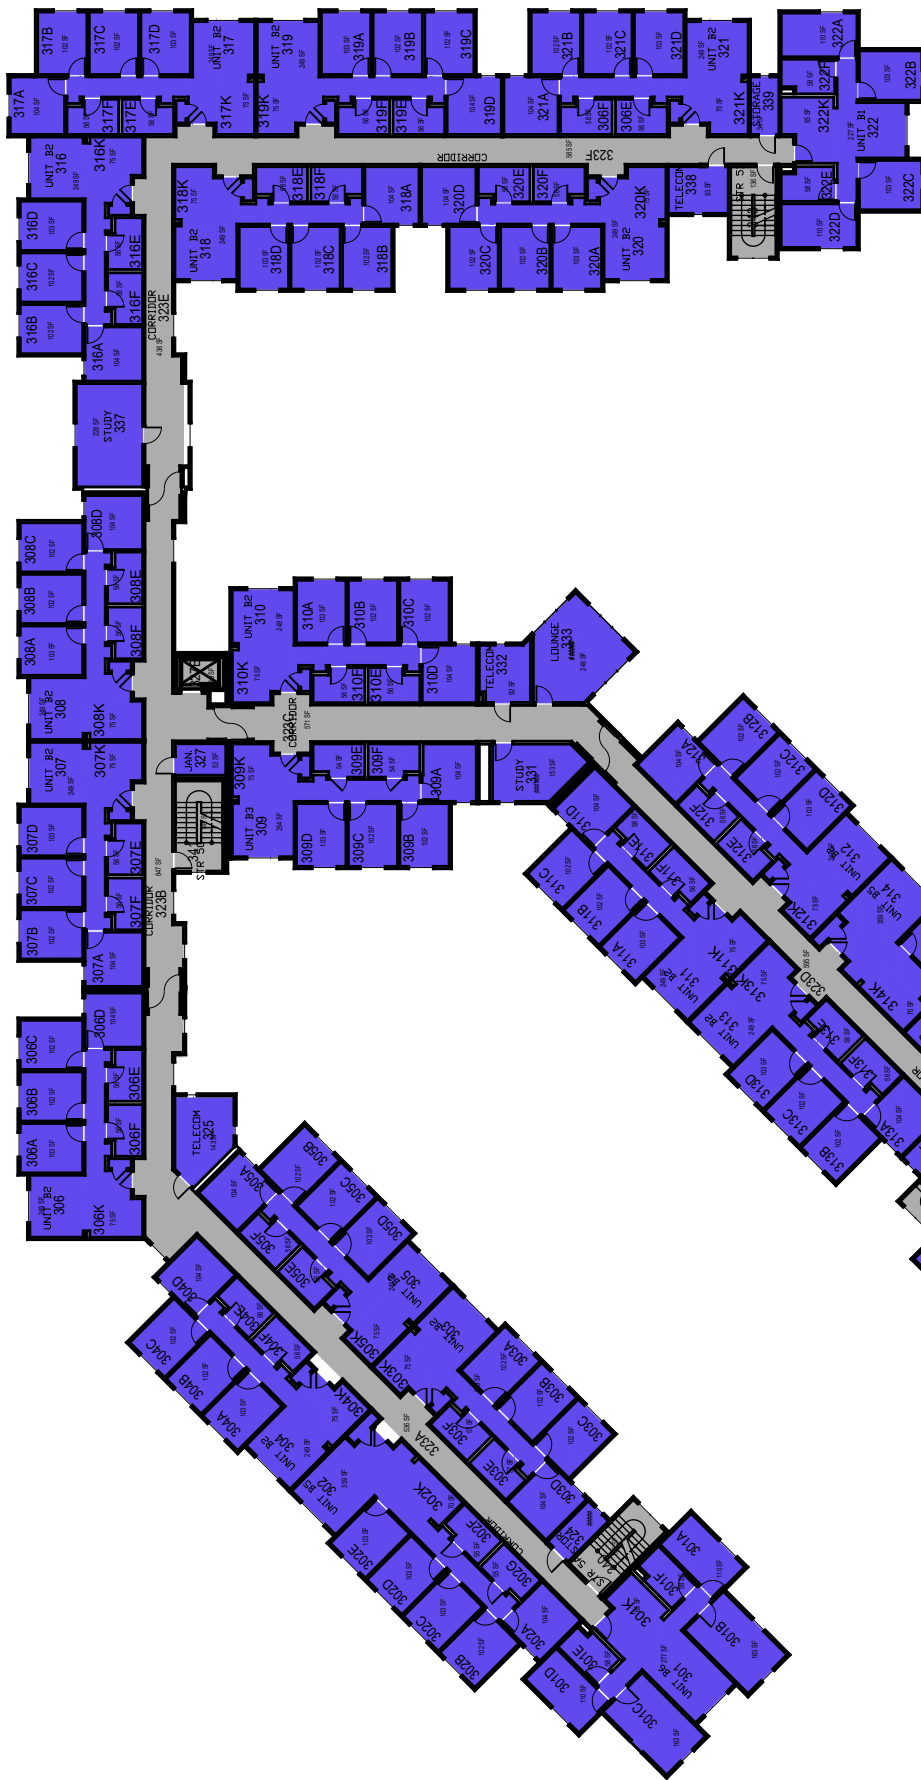

Corralitos
Poly Canyon Village
Floor 1

00000 UNASSIGN	107500 OCCOB	120000 ACAD AFRS	137500 UNIV DEV	120600 RESEARCH
102500 CAFES	110000 CLA	120400 ITS	140000 STUD AFRS	120800 ENROLL
105000 CAED	112500 CENG	121300 DIV/INCL	145000 PRESIDENT	130000 PERSON
	117500 CSM	125000 AFD	150000 UNIV SUP	160000 COM&MARK

March 2022

1"=35'

Corralitos

Floor 3

FACILITIES MANAGEMENT AND DEVELOPMENT

Space Data http://afd.calpoly.edu/facilities/spacefacility/space_data.asp

00000 UNASSIGN	107500 OCCOB	120000 ACAD AFRS	137500 UNIV DEV	120600 RESEARCH
102500 CAFES	110000 CLA	120400 ITS	140000 STUD AFRS	120800 ENROLL
105000 CAED	112500 CENG	121300 DIV/INCL	145000 PRESIDENT	130000 PERSON
117500 CSM	125000 AFD	150000 UNIV SUP	160000 COM&MARK	

March 2022

1"=35'

College/Division

Corralitos

Floor 4

FACILITIES MANAGEMENT AND DEVELOPMENT

Space Data http://afd.calpoly.edu/facilities/spacefacility/space_data.asp

00000 UNASSIGN	107500 OCCOB	120000 ACAD AFRS	137500 UNIV DEV	120600 RESEARCH
102500 CAFES	110000 CLA	120400 ITS	140000 STUD AFRS	120800 ENROLL
105000 CAED	112500 CENG	121300 DIV/INCL	145000 PRESIDENT	130000 PERSON
	117500 CSM	125000 AFD	150000 UNIV SUP	160000 COM&MARK