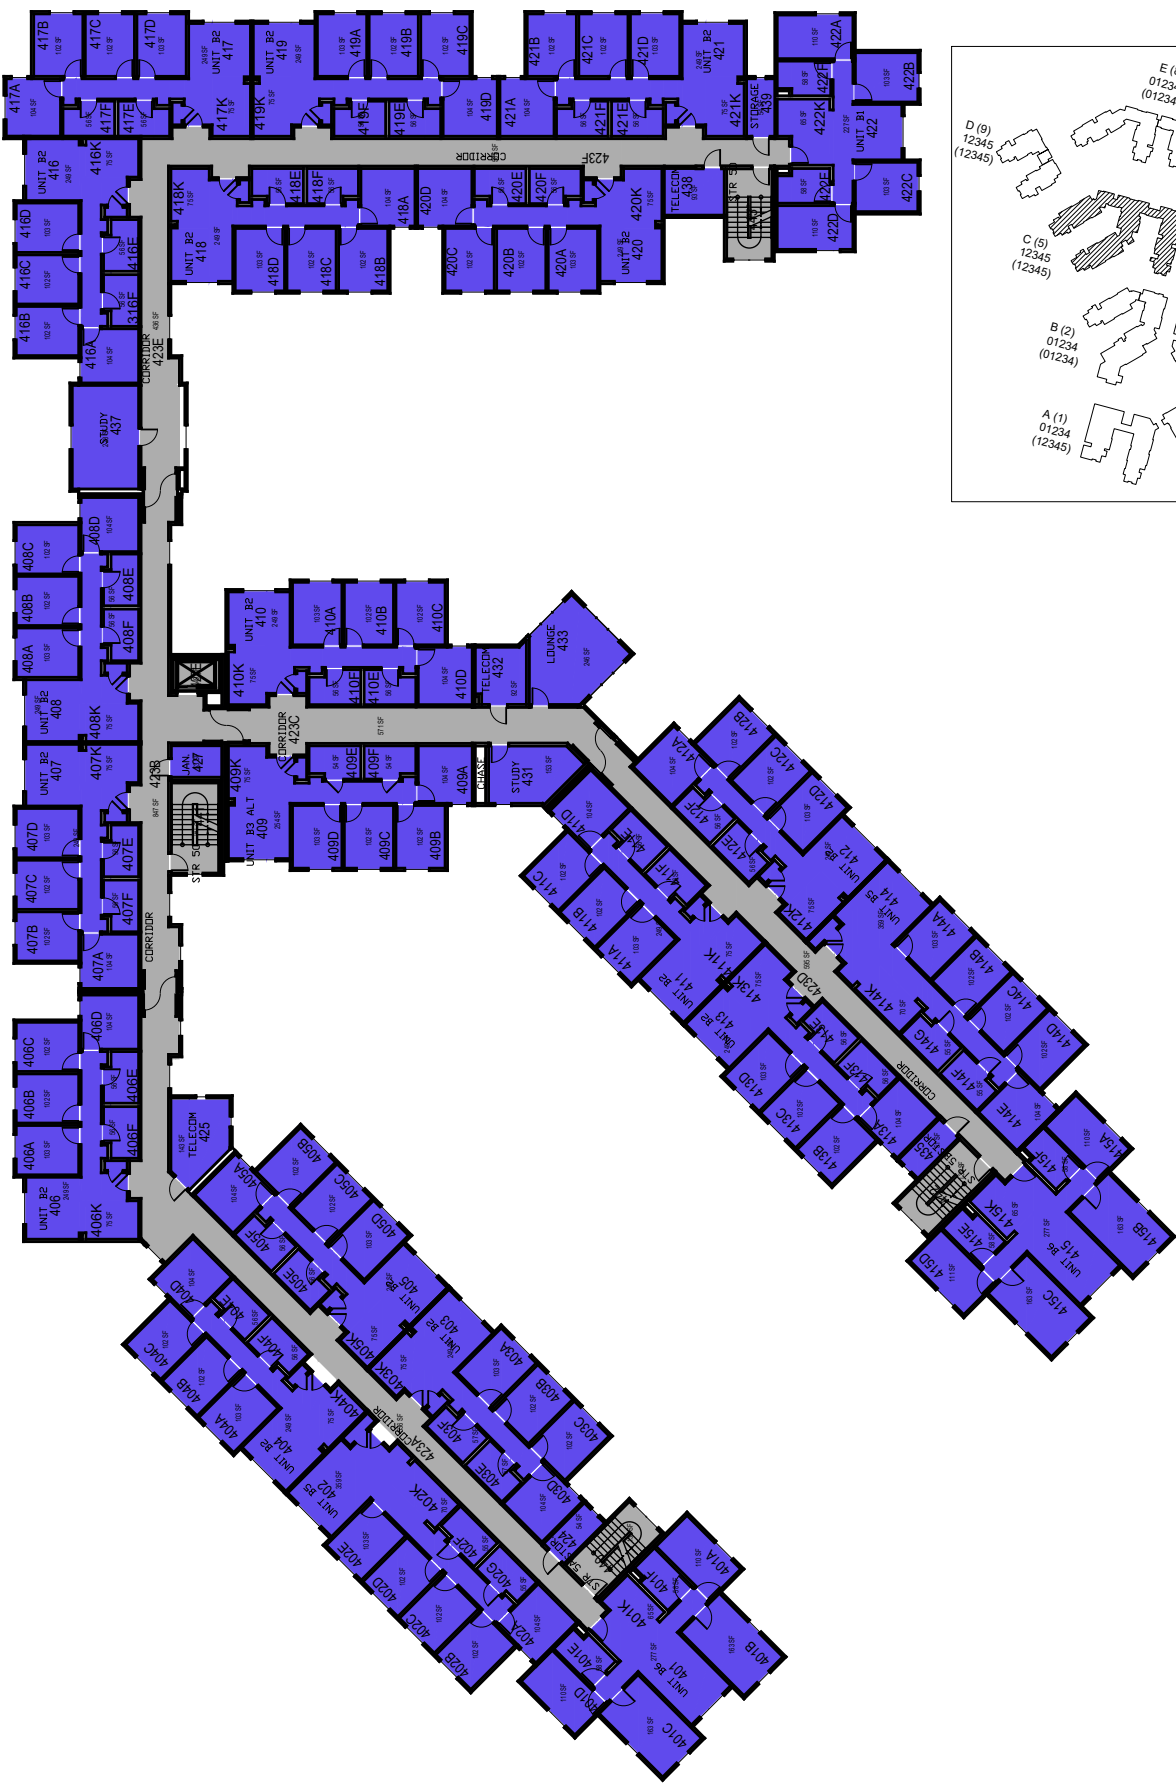

Corralitos
Poly Canyon Village
Floor 1

00000 UNASSIGN	107500 OCCOB	120000 ACAD AFRS	137500 UNIV DEV	120600 RESEARCH
102500 CAFES	110000 CLA	120400 ITS	140000 STUD AFRS	120800 ENROLL
105000 CAED	112500 CENG	121300 DIV/INCL	145000 PRESIDENT	130000 PERSON
	117500 CSM	125000 AFD	150000 UNIV SUP	160000 COM&MARK

March 2022

1"=35'

Corralitos

Floor 3

FACILITIES MANAGEMENT AND DEVELOPMENT

Space Data http://afd.calpoly.edu/facilities/spacefacility/space_data.asp

00000 UNASSIGN	107500 OCCOB	120000 ACAD AFRS	137500 UNIV DEV	120600 RESEARCH
102500 CAFES	110000 CLA	120400 ITS	140000 STUD AFRS	120800 ENROLL
105000 CAED	112500 CENG	121300 DIV/INCL	145000 PRESIDENT	130000 PERSON
117500 CSM	125000 AFD	150000 UNIV SUP	160000 COM&MARK	

March 2022

1"=35'

College/Division

Corralitos

Floor 4

FACILITIES MANAGEMENT AND DEVELOPMENT

Space Data http://afd.calpoly.edu/facilities/spacefacility/space_data.asp

00000 UNASSIGN	107500 OCCOB	120000 ACAD AFRS	137500 UNIV DEV	120600 RESEARCH
102500 CAFES	110000 CLA	120400 ITS	140000 STUD AFRS	120800 ENROLL
105000 CAED	112500 CENG	121300 DIV/INCL	145000 PRESIDENT	130000 PERSON
	117500 CSM	125000 AFD	150000 UNIV SUP	160000 COM&MARK