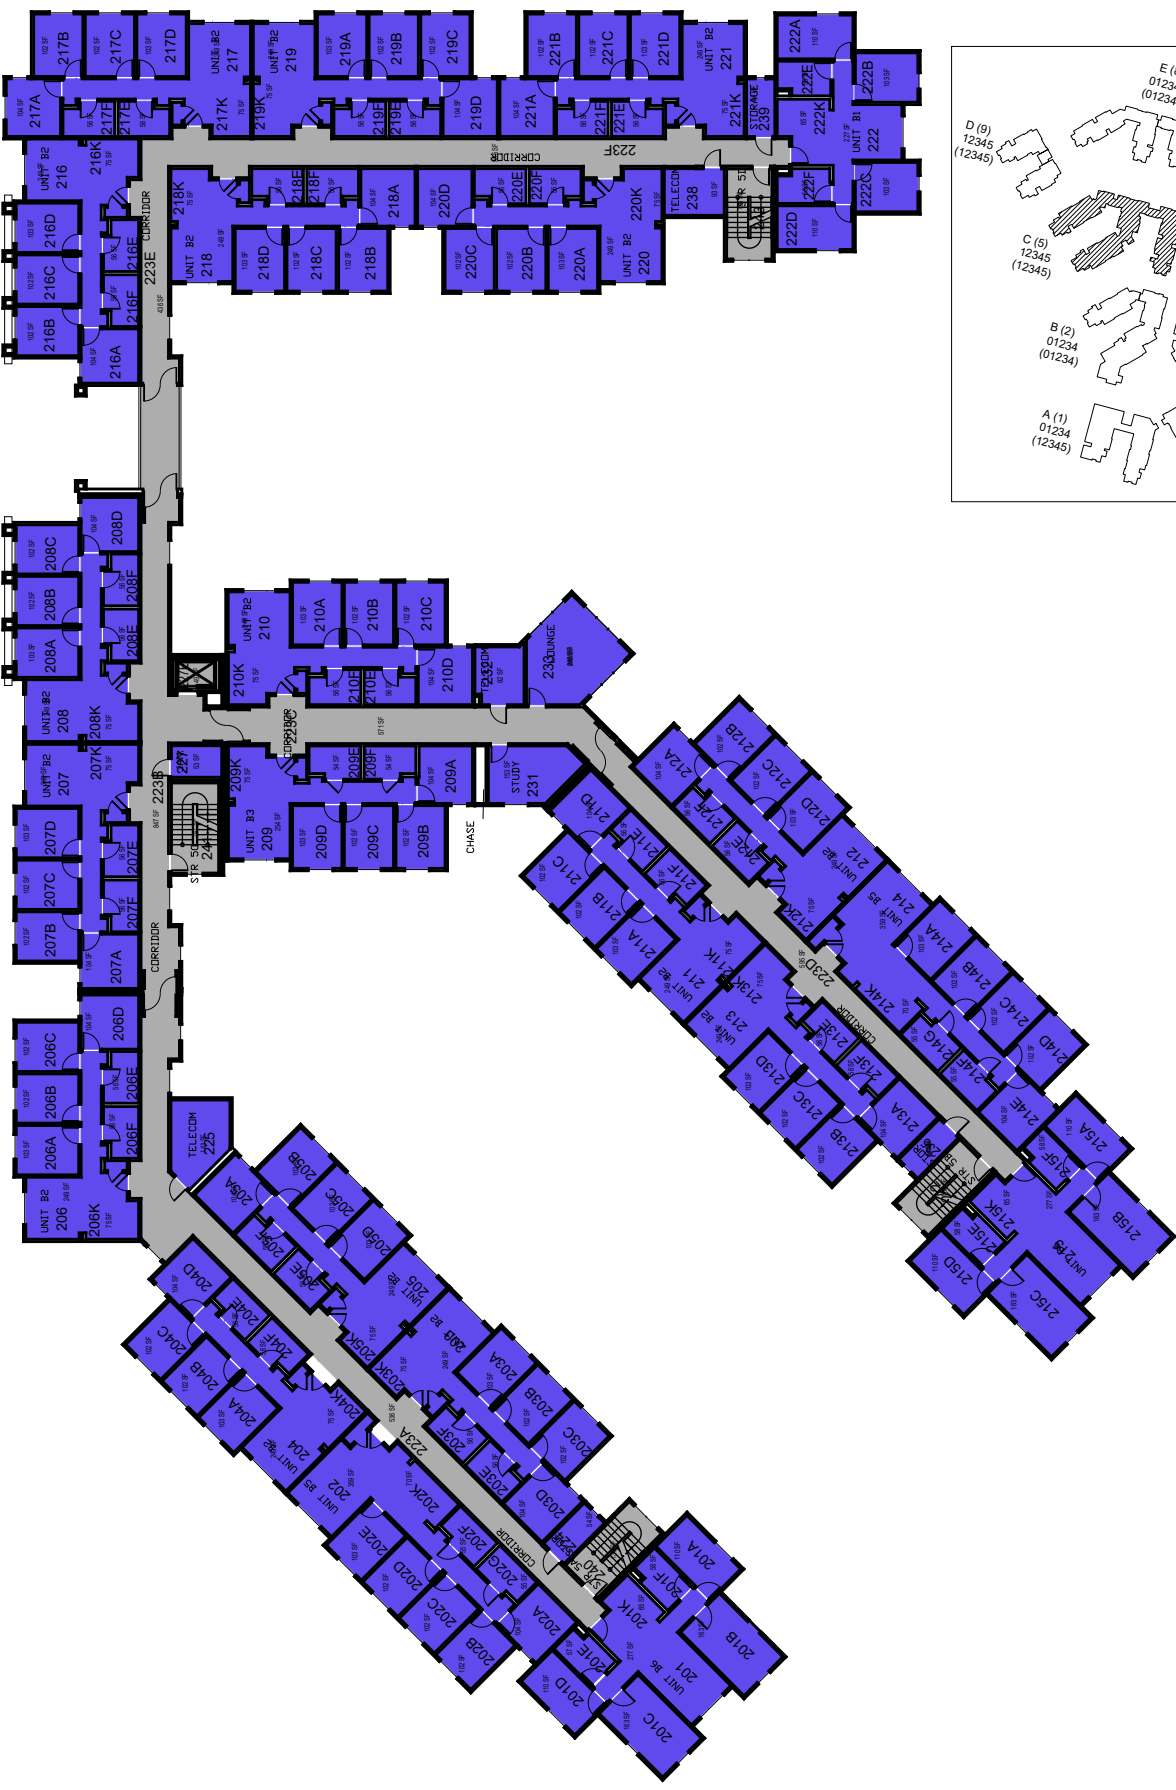

Corralitos
Poly Canyon Village
Floor 1

00000 UNASSIGN	107500 OCCOB	120000 ACAD AFRS	137500 UNIV DEV	120600 RESEARCH
102500 CAFES	110000 CLA	120400 ITS	140000 STUD AFRS	120800 ENROLL
105000 CAED	112500 CENG	121300 DIV/INCL	145000 PRESIDENT	130000 PERSON
	117500 CSM	125000 AFD	150000 UNIV SUP	160000 COM&MARK

March 2022

1"=35'

Corralitos

Floor 3

FACILITIES MANAGEMENT AND DEVELOPMENT

Space Data http://afd.calpoly.edu/facilities/spacefacility/space_data.asp

00000 UNASSIGN	107500 OCCOB	120000 ACAD AFRS	137500 UNIV DEV	120600 RESEARCH
102500 CAFES	110000 CLA	120400 ITS	140000 STUD AFRS	120800 ENROLL
105000 CAED	112500 CENG	121300 DIV/INCL	145000 PRESIDENT	130000 PERSON
117500 CSM	125000 AFD	150000 UNIV SUP	160000 COM&MARK	

March 2022

1"=35'

College/Division

Corralitos

Floor 4

FACILITIES MANAGEMENT AND DEVELOPMENT

Space Data http://afd.calpoly.edu/facilities/spacefacility/space_data.asp

00000 UNASSIGN	107500 OCCOB	120000 ACAD AFRS	137500 UNIV DEV	120600 RESEARCH
102500 CAFES	110000 CLA	120400 ITS	140000 STUD AFRS	120800 ENROLL
105000 CAED	112500 CENG	121300 DIV/INCL	145000 PRESIDENT	130000 PERSON
	117500 CSM	125000 AFD	150000 UNIV SUP	160000 COM&MARK

March 2022

1"=35'

College/Division